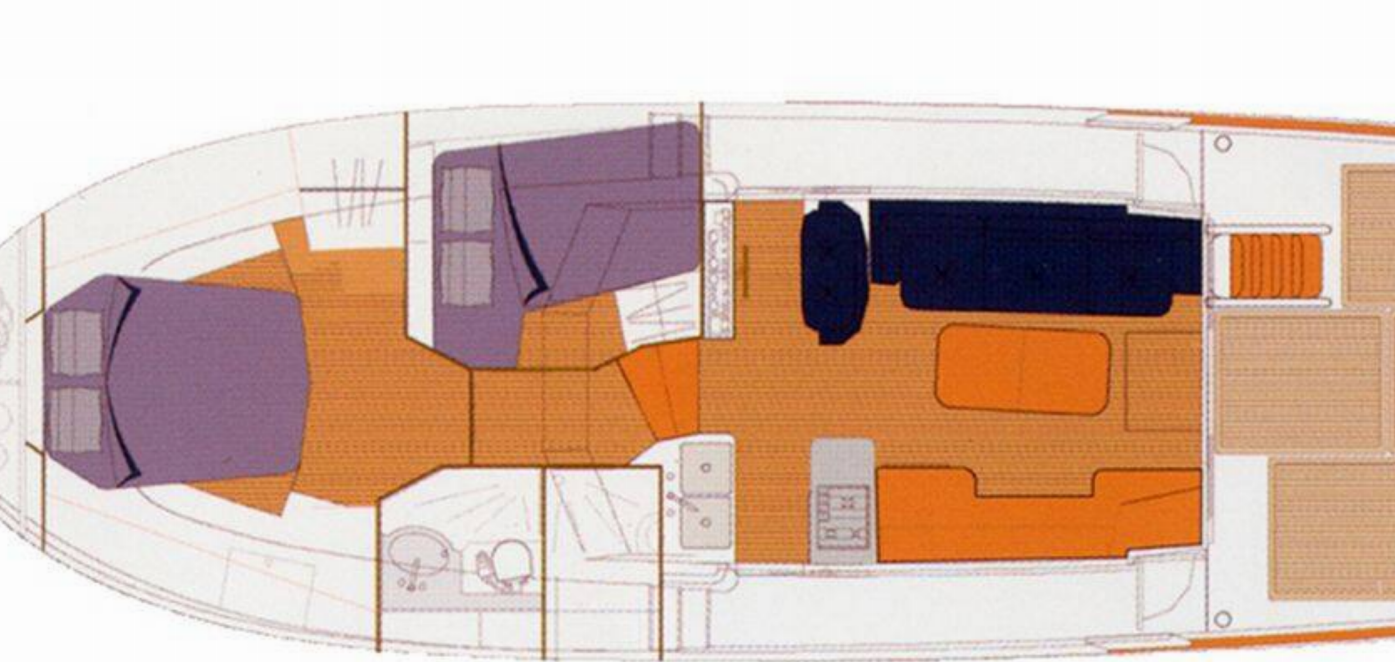

## Specification

<b>Year of build</b>	<b>Length</b>	<b>Berths</b>	<b>Cabins</b>	<b>Engine x 2</b>	<b>Fuel tank</b>
2005	13.50 m	4 + 2	2	370 hp	1500 l
<b>Draft</b>	<b>Beam</b>	<b>WC</b>	<b>Water tank</b>	<b>Crusing speed</b>	<b>Fuel consumption</b>
1.05 m	4.16 m	2	640 l	16	60 l/h

[CLICK HERE FOR MORE INFORMATION](#)

or scan the following QR code >

- Comfort**
  - ✓ Bed linen
  - ✓ Sundeck cushions
- Deck**
  - ✓ Anchor with chain
  - ✓ Bathing platform
  - ✓ Bilge pump - Mechanic
  - ✓ Cockpit table
  - ✓ Cockpit/stern, outside shower
  - ✓ Dinghy
  - ✓ Electric anchor windlass
  - ✓ Fenders
  - ✓ Flybridge
  - ✓ Fridge on flybridge
  - ✓ Gangway
  - ✓ Mooring ropes
  - ✓ Spare anchor (Reserve, Auxiliary anchor)
  - ✓ Swimming ladder
  - ✓ Water hose
- Entertainment**
  - ✓ Outdoor speakers
  - ✓ Radio with USB
  - ✓ Sound System
  - ✓ TV
- Galley**
  - ✓ Dishes
  - ✓ Gas cookers
  - ✓ Hot water
  - ✓ Kitchen utensils (Galley equipment, cutlery)
  - ✓ Oven
  - ✓ Refrigerator
  - ✓ Sink
- Interior**
  - ✓ Barometer
  - ✓ Electric toilet
- Navigation**
  - ✓ Binoculars
  - ✓ Bow thruster
  - ✓ Compass
  - ✓ Divider, nautic chart
  - ✓ Echosounder/Depthsounder
  - ✓ Electronic sea charts
  - ✓ GPS chart plotter
  - ✓ GPS on Fly
  - ✓ Hand bearing compass
  - ✓ Log
  - ✓ Navigation (Nautical) charts and nautical guide
  - ✓ Navigation set
  - ✓ Navigation/position Lights
  - ✓ Pilot book
  - ✓ Radar reflector
  - ✓ Speedometer (Speed log)
- Safety**
  - ✓ Black Water Tank
  - ✓ Distress flare box
  - ✓ Engine spare parts
  - ✓ Fire axe
  - ✓ Fire extinguisher
  - ✓ First aid kit
  - ✓ Floating light
  - ✓ Horseshoe lifebuoy
  - ✓ Life jackets
  - ✓ Safety equipment
  - ✓ Set of tools
  - ✓ Torch
  - ✓ VHF radio
- Yacht electrics**
  - ✓ Air Conditioning
  - ✓ Battery charger
  - ✓ Bilge pump - Electric
  - ✓ Inverter
  - ✓ Plug 220V, 12 V
  - ✓ Shore power cable