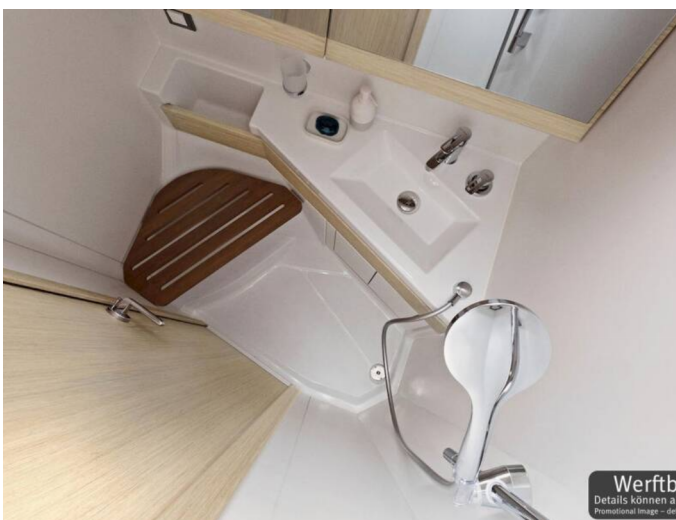

## Specification

Year of build	Length	Berths	Cabins	Engine x 1	Fuel tank
2022	14.60 m	10	4	79 hp	200 l
Draft	Beam	WC	Water tank	Mainsail	Headsail
2.35 m	4.50 m	4	570 l	full batten	furling/roll

[CLICK HERE FOR MORE INFORMATION](#)

or scan the following QR code >

- Comfort**
  - ✓ Cockpit cushions
- Deck**
  - ✓ Anchor light ✓ Anchor with chain ✓ Bathing platform ✓ Bimini top
  - ✓ Boat hook ✓ Bosun's chair (Safe seat) (boatswain's chair) ✓ Cockpit table
  - ✓ Cockpit/stern, outside shower ✓ Deck brush ✓ Electric anchor windlass
  - ✓ Fenders ✓ Gangway ✓ Impeller ✓ Jerry cans for diesel ✓ Main anchor
  - ✓ Mooring ropes ✓ Spare anchor (Reserve, Auxiliary anchor) ✓ Sprayhood
  - ✓ Swimming ladder ✓ Teak cockpit
- Entertainment**
  - ✓ Outdoor speakers ✓ Radio ✓ TV ✓ Wi-Fi Internet
- Galley**
  - ✓ Freezer ✓ Hot water ✓ Kitchen utensils (Galley equipment, cutlery)
  - ✓ Oven ✓ Refrigerator ✓ Stove ✓ Wine glasses
- Interior**
  - ✓ Barometer ✓ Clock ✓ Coolbox ✓ Electric fans ✓ Electric fans in cabins
  - ✓ Electric toilet ✓ Lowerable salon table ✓ Safe
- Navigation**
  - ✓ AIS ✓ Autopilot ✓ Binoculars ✓ Bow thruster ✓ Compass
  - ✓ Composite steering wheels ✓ Depthsonder
  - ✓ Echosounder/Depthsonder ✓ GPS chart plotter ✓ Logge/Lot/Speed
  - ✓ Navigation (Nautical) charts and nautical guide ✓ Navigation/position Lights
  - ✓ Radar reflector ✓ Wind instrument/Anemometer ✓ Windex
- Safety**
  - ✓ Automatic Inflatable Life Jacket ✓ Black Water Tank ✓ Distress signals
  - ✓ Emergency tiller ✓ Fire axe ✓ Fire extinguisher ✓ First aid kit
  - ✓ Flashlight ✓ Fog horn ✓ Horseshoe lifebuoy ✓ Liferaft ✓ Set of tools
  - ✓ VHF radio ✓ Wire (shroud) cutter
- Sails**
  - ✓ Electric winch ✓ Gennaker-device ✓ Lazy bag ✓ Lazy jacks ✓ Winch
- Yacht electrics**
  - ✓ 220V socket ✓ Bilge pump - Electric ✓ Converter 220V/12V ✓ Heating
  - ✓ Inverter ✓ Shore connection 220 V ✓ Solar panels