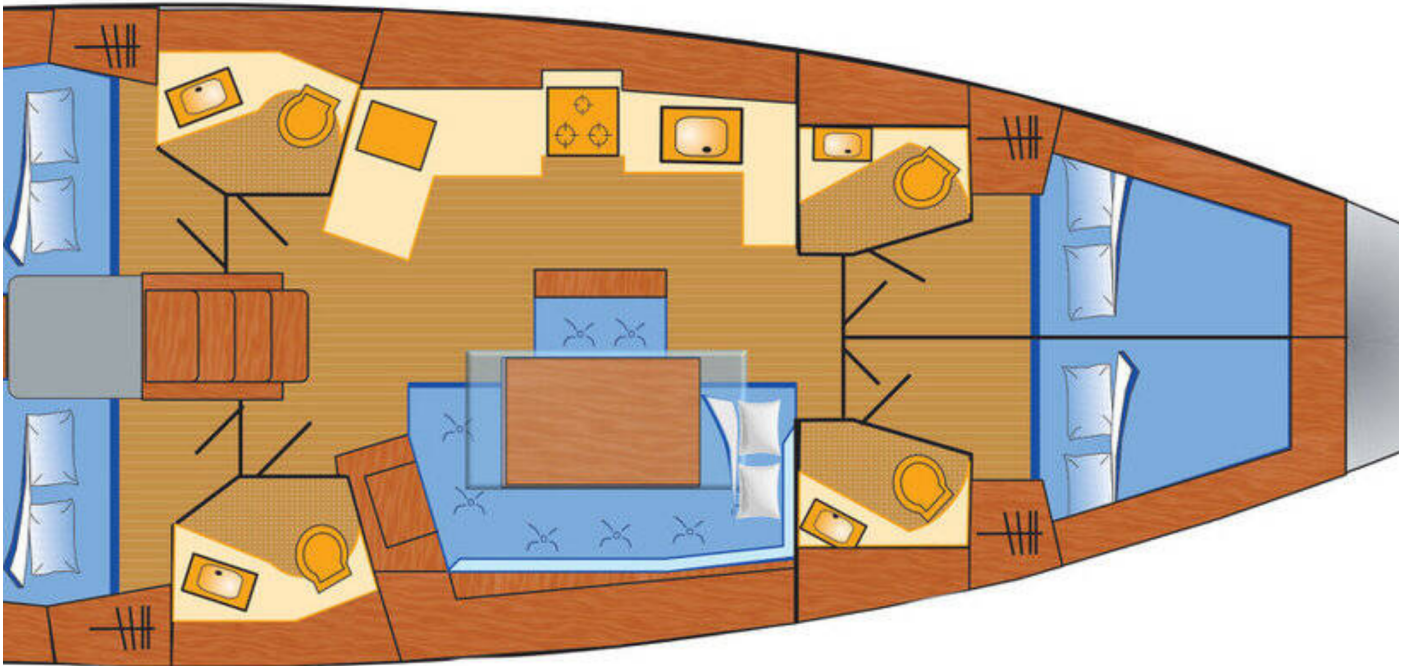

or scan the following QR code >

- Comfort**
  - ✓ Cockpit cushions
- Deck**
  - ✓ Anchor light ✓ Anchor with chain ✓ Bathing platform ✓ Bimini top
  - ✓ Boat hook ✓ Bosun's chair (Safe seat) (boatswain's chair) ✓ Cockpit table
  - ✓ Cockpit/stern, outside shower ✓ Deck brush ✓ Electric anchor windlass
  - ✓ Fenders ✓ Gangway ✓ Impeller ✓ Jerry cans for diesel ✓ Main anchor
  - ✓ Mooring ropes ✓ Spare anchor (Reserve, Auxiliary anchor) ✓ Sprayhood
  - ✓ Swimming ladder ✓ Teak cockpit
- Entertainment**
  - ✓ Outdoor speakers ✓ Radio ✓ TV ✓ Wi-Fi Internet
- Galley**
  - ✓ Freezer ✓ Hot water ✓ Kitchen utensils (Galley equipment, cutlery)
  - ✓ Oven ✓ Refrigerator ✓ Stove ✓ Wine glasses
- Interior**
  - ✓ Barometer ✓ Clock ✓ Coolbox ✓ Electric fans ✓ Electric fans in cabins
  - ✓ Electric toilet ✓ Lowerable salon table ✓ Safe
- Navigation**
  - ✓ AIS ✓ Autopilot ✓ Binoculars ✓ Bow thruster ✓ Compass
  - ✓ Composite steering wheels ✓ Depthsonder
  - ✓ Echosounder/Depthsonder ✓ GPS chart plotter ✓ Logge/Lot/Speed
  - ✓ Navigation (Nautical) charts and nautical guide ✓ Navigation/position Lights
  - ✓ Radar reflector ✓ Wind instrument/Anemometer ✓ Windex
- Safety**
  - ✓ Automatic Inflatable Life Jacket ✓ Black Water Tank ✓ Distress signals
  - ✓ Emergency tiller ✓ Fire axe ✓ Fire extinguisher ✓ First aid kit
  - ✓ Flashlight ✓ Fog horn ✓ Horseshoe lifebuoy ✓ Liferaft ✓ Set of tools
  - ✓ VHF radio ✓ Wire (shroud) cutter
- Sails**
  - ✓ Electric winch ✓ Gennaker-device ✓ Lazy bag ✓ Lazy jacks ✓ Winch
- Yacht electrics**
  - ✓ 220V socket ✓ Bilge pump - Electric ✓ Converter 220V/12V ✓ Heating
  - ✓ Inverter ✓ Shore connection 220 V ✓ Solar panels