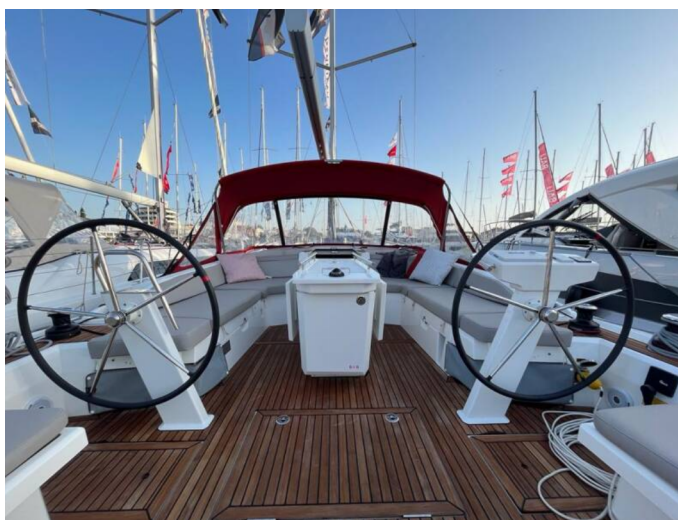

# Oceanis 46.1 | Nauti Buoy (ID: 17732)

Sailboat Oceanis 46.1 "Nauti Buoy" is located in Marina Split - ACI, Croatia. Built in year 2021, it provides accommodation for 8 + 2 people in 4 cabins, with 2 toilets and shower(s).

# OCEANIS 46.1 - layout 4 CABINS & 2 HEADS

Check prices and availability

[CLICK HERE](#)