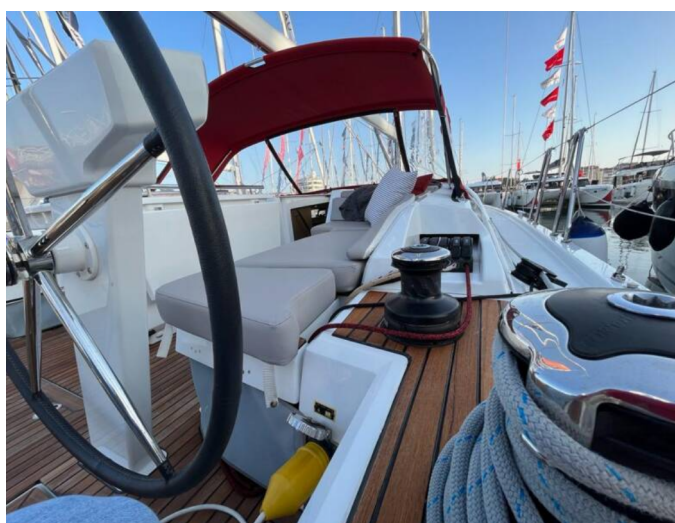

OCEANIS 46.1 - layout 4 CABINS & 2 HEADS