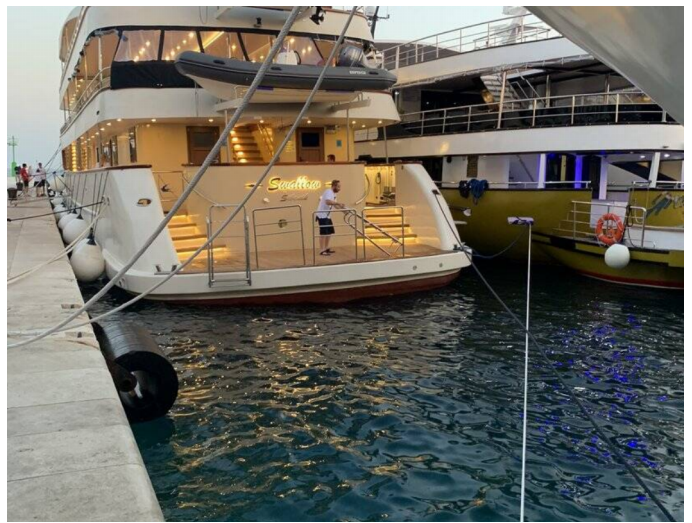

📍 Split Town port, Croatia

Lastavica | Lastavica (ID: 14455)

Motor boat Lastavica "Lastavica" is located in **Split Town port, Croatia**. Built in year **2008**, it provides accommodation for **36 people** in **18 cabins**, with **18 toilets and shower(s)**.

or scan the following QR code >

Deck	✓ Sun tent/cover	✓ Teak deck
Entertainment	✓ Radio CD player	✓ TV
Galley	✓ Kitchen utensils (Galley equipment, cutlery)	✓ Sink
Interior	✓ Salon table	
Yacht electrics	✓ Air Conditioning	✓ Heating