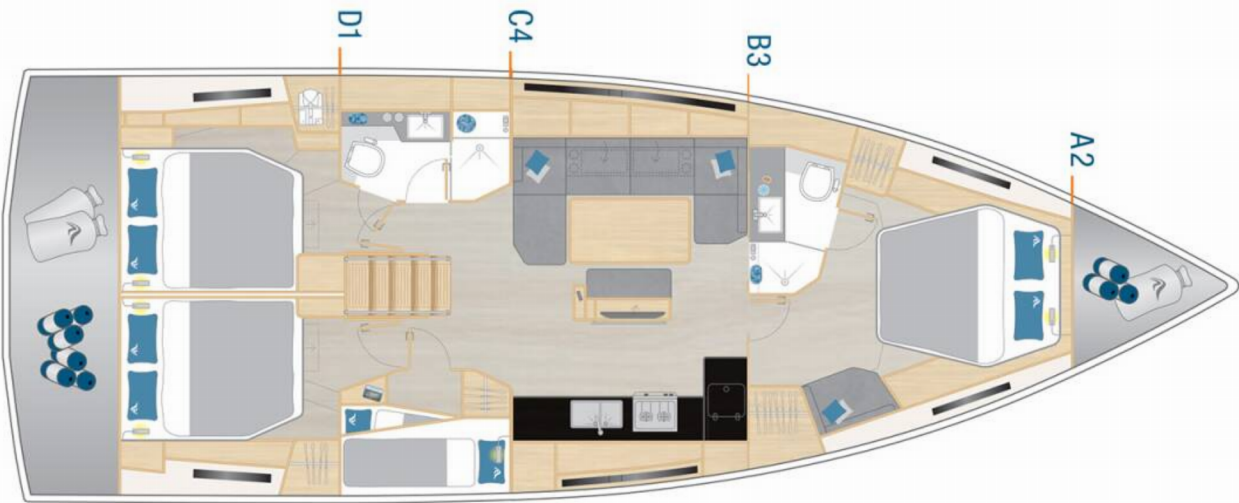

Specification

Year of build	Length	Berths	Cabins	Engine x 1	Fuel tank
2025	14,60 m	10	4	57 hp	210 l
Draft	Beam	WC	Water tank	Mainsail	Headsail
2,25 m	4,79 m	2	450 l	full batten	self tacking jib

[CLICK HERE FOR MORE INFORMATION](#)

or scan the following QR code >

- Comfort**
 - ✓ Bed linen
 - ✓ Cockpit cushions
- Deck**
 - ✓ Bathing platform
 - ✓ Bimini top
 - ✓ Cockpit fridge
 - ✓ Cockpit table
 - ✓ Cockpit/stern, outside shower
 - ✓ Dinghy
 - ✓ Grill/Barbecue/Plancha
 - ✓ Sprayhood
 - ✓ Teak coach roof
 - ✓ Teak cockpit
- Entertainment**
 - ✓ Outdoor speakers
 - ✓ Radio CD player
 - ✓ Wet bar
- Galley**
 - ✓ Hot water
 - ✓ Kitchen utensils (Galley equipment, cutlery)
 - ✓ Oven
 - ✓ Refrigerator
 - ✓ Stove
- Interior**
 - ✓ Convertible table in salon
 - ✓ Electric fans in cabins
 - ✓ Electric toilet
- Navigation**
 - ✓ Autopilot
 - ✓ Bow thruster
 - ✓ GPS chart plotter - cockpit
 - ✓ Nautical charts
 - ✓ Pilot book
 - ✓ Tridata
- Safety**
 - ✓ VHF radio
- Sails**
 - ✓ 145% reacher on a second forestay
 - ✓ Electric primary winch
 - ✓ Genoa
- Yacht electrics**
 - ✓ Air Conditioning
 - ✓ Battery charger
 - ✓ Heating
 - ✓ Inverter
 - ✓ Solar panels